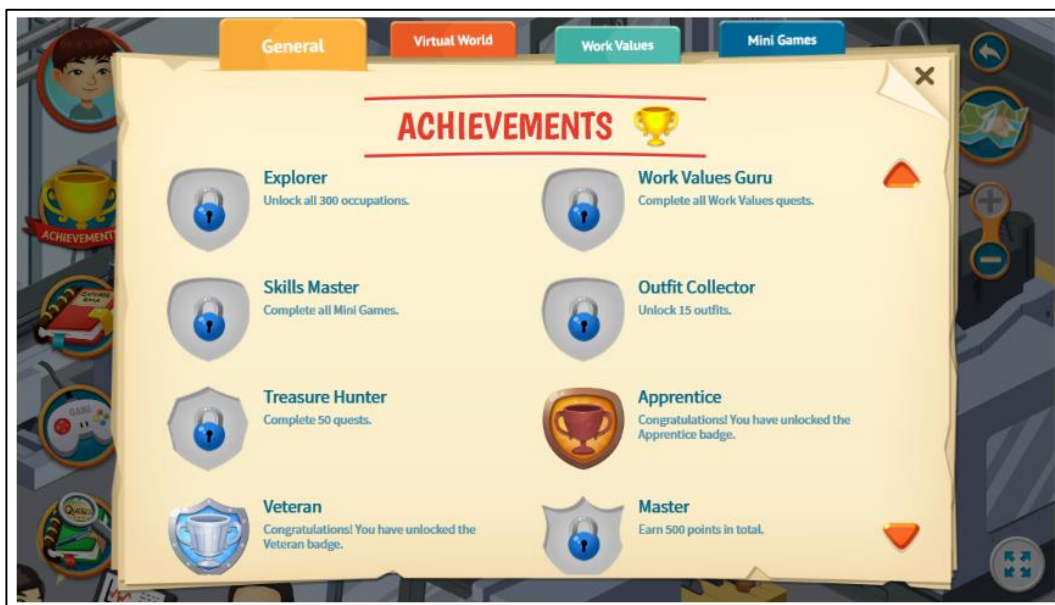

### 3 VIRTUAL WORLD

Figure 3-1: Career Quest Menu

**Career Quest** is an interactive game where you can learn more about different job roles and industries through interacting with different characters and completing quests. It also contains mini games to allow you to test and find out where your skills and strengths lie.

Figure 3-2: Virtual World (Career Quest)

Create your own **Avatar** and use it to explore the virtual landscape.

Enter any industry and talk to the different characters to learn more about their job roles. Earn points, badges and costumes along the way!

Figure 3-3: Virtual World (Career Quest)

Figure 3-4: Precision Engineering industry

Figure 3-5: Interaction with virtual characters

Figure 3-6: Achievements section