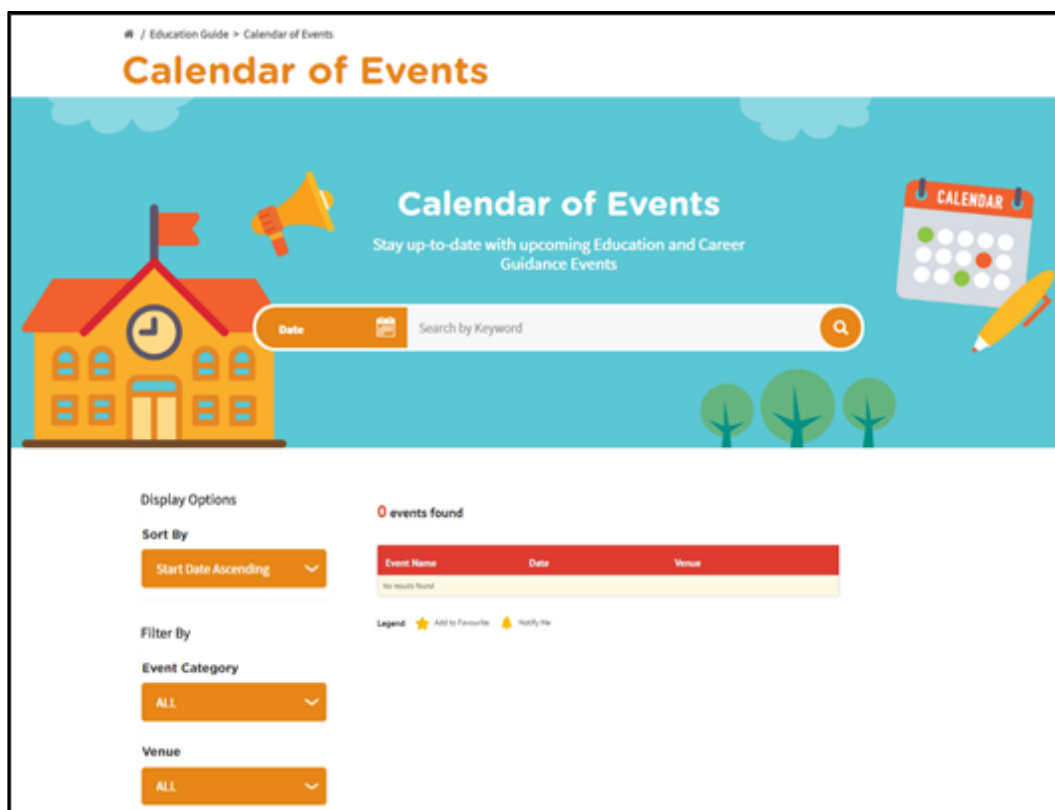

## TABLE OF CONTENTS

1	Education Guide .....	3
---	-----------------------	---

# 1 EDUCATION GUIDE

Figure 1-1: Singapore Education Landscape (Education Guide)

Figure 1-2: Explore Schools (Education Guide)

Figure 1-3: Calendar of Events (Education Guide)

The **Education Guide** lets you explore different education pathways via **Explore Pathways** and gives you an overview of the **Singapore Education Landscape**. It also lets you search for schools and make comparisons via **Explore Schools** and search education and career guidance events via **Calendar of Events**.