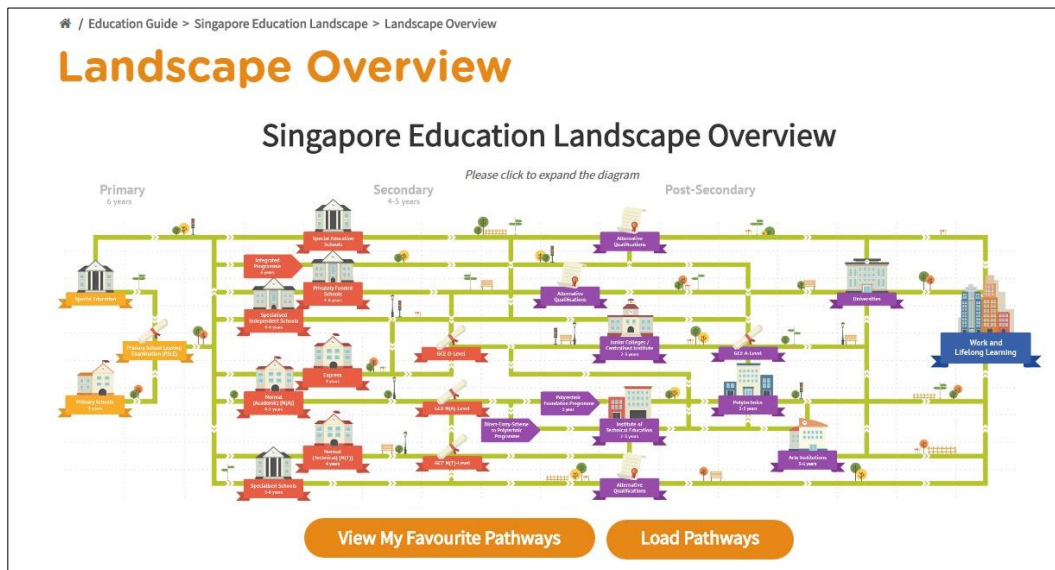

	<p>E. Junior Colleges / Centralised Institute 2-3 years</p> <p>F. GCE A-Level</p> <p>G. Universities</p> <p>H. Work and Lifelong Learning</p> <p>Click on the  or  buttons to scroll the roadmap to the left or right.</p>	
<p>4.</p>	<p>You can also do the following after exploring a pathway:</p> <p>A. Save</p> <p>B. Add to Favourite</p> <p>C. Add to Compare</p> <p>D. Clear All</p>	

## 2.3 OVERVIEW

Figure 2-1: Singapore Education Landscape View Overview

The **Landscape Overview** (Figure 2-1) shows you all the various education pathways available. The colour-coded **Primary**, **Secondary** and **Post-Secondary** pathways all the way to **Work and Lifelong Learning** make it easy for you to understand the progression from one educational level to another.